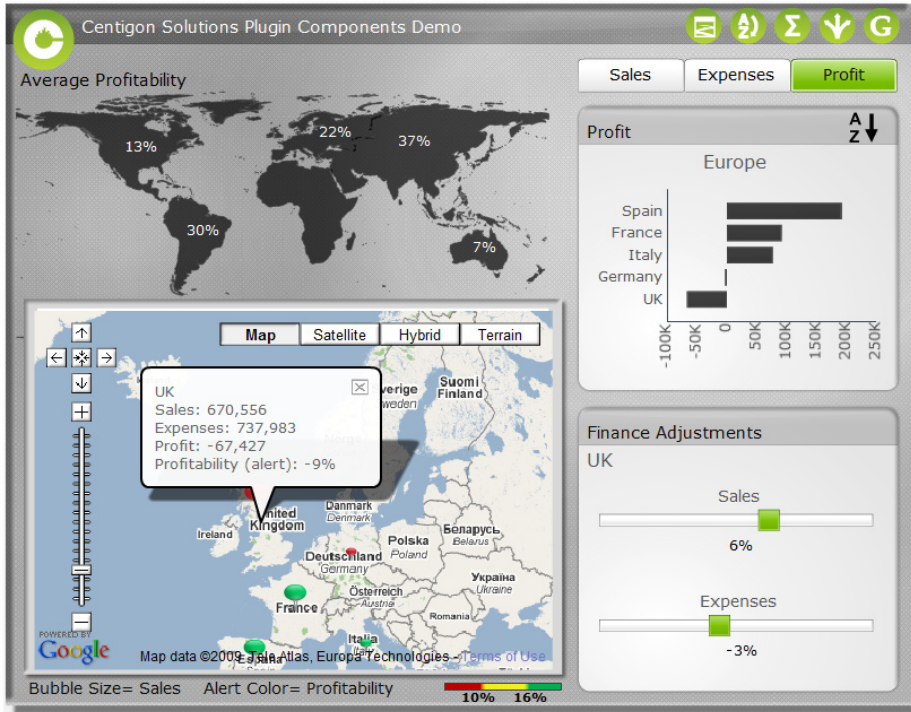

GMaps Plugin Enterprise for Xcelsius 2008

Point and click integration of Google Maps™ into business intelligence dashboards...

SOLUTION DETAILS

Centigon Solutions GMaps Plugin component for Xcelsius® 2008 couples interactive geographic analysis with business intelligence dashboards. Drag and drop GMaps Plugin into SAP® BusinessObjects™ best of breed dashboard development environment, Xcelsius, and then configure alerting and analytic capabilities with point and click simplicity. Providing a seamless integration of Google Maps' Flash API into Xcelsius, GMaps Plugin provides maximum flexibility to align geographic analysis with any business intelligence dashboard project.

GMaps Plugin Enterprise connects directly to the Google Maps Premier API, allowing Xcelsius designers to incorporate Google Maps into enterprise dashboards without writing a single line of code. Build and deploy dashboards to secured web sites, portal environments, or anywhere else behind your corporate firewall.

BUSINESS BENEFITS

GMaps Plugin transforms a Google Map enabled component into an interactive geo-analysis tool for dashboards, empowering businesses to utilize geographic data for identifying problems and seeking new opportunities like never before!

Extending complete control over geographic locations, labels, values, colors, and marker icon styles, GMaps Plugin can be incorporated into any business intelligence dashboard.

Regardless of the end user's profile, the familiarity of Google Maps enables businesses to deploy guided analysis at any level of an organization from the business analyst, all the way up to C-level executives.